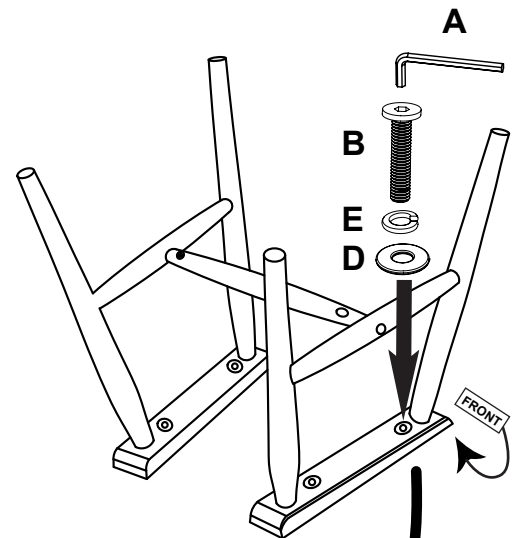

- | | | |
|----------|--|-------------------------------------|
| A | | 1 x Sexkantsnyckel / Allen key |
| B | | 4 x Skruv / Hex bolt 1/4" x 1- 3/8" |
| C | | 2 x Skruv / Hex bolt 1/4" x 2" |
| D | | 4 x Bricka / Flat washer 19 mm |
| E | | 6 x Fjäderbricka / Spring washer |
| F | | 2 x Sargsprint / Cross dowel |
| G | | 2 x Träplugg / Wood cap |
| H | | 2 x Bricka / Flat washer 11,5 mm |

Tack för att du köpte denna möbel. Kontrollera att alla delar finns innan du börjar montera stolen - det kan ju finnas lösa delar i kartongen! Kontrollera mot antal i listan (obs att antalen är för 1 stol).
Dra inte alla skruvar fullt innan du monterat samman hela stolen.

Thank you for purchasing this chair. Be sure to check all packing material carefully for small parts, which may have come loose inside the carton during shipment. Count all parts and hardware, compare with the parts list to be sure all parts are present. (note that quantities listed is for one chair)
Do not fully tighten all bolts until the chair is fully set up.